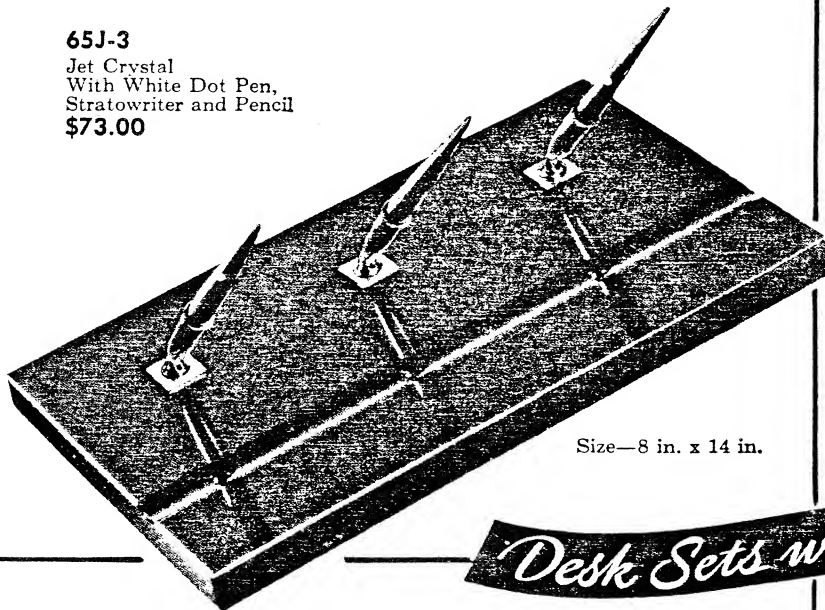

Size—8 in. x 14 in.

40J-3
Jet Crystal
With White Dot Pen,
Stratowriter and Pencil
$48.00